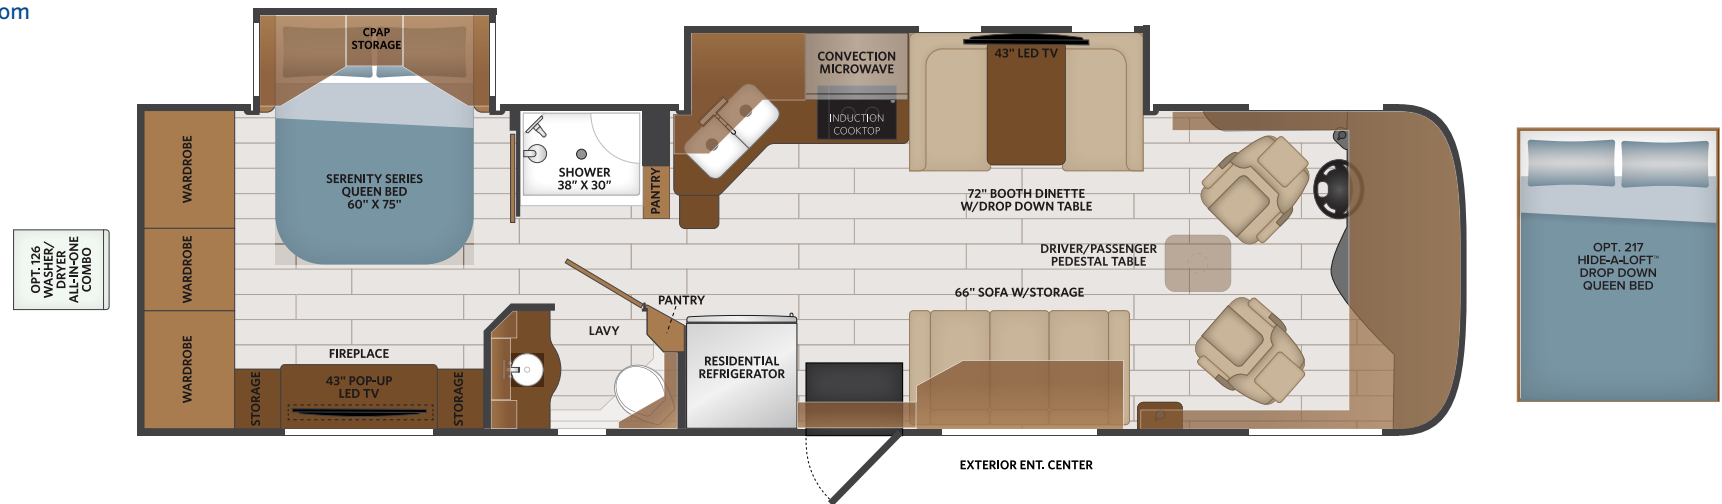

www.FleetwoodRV.com

33D Options: 096, 099, 126, 147, 189, 209, 217, 473, 563, 572, 815

TOP FLOORPLAN FEATURES

- Sleeps up to 5
- Family Friendly Small Footprint
- Sofa w/Footrest
- Queen Bed
- Fireplace in Bedroom
- Full Back Wall is a Wardrobe

FREEDOM BRIDGE® CHASSIS

33D — 300HP
 Model: Freightliner® XCS Series
 Engine: Cummins ISB 6.7L
 Transmission: Allison® 2,100 MH 6-Speed w/Electronic Shifter
 Alternator: Delcom Remy 160 Amp
 Torque: 660 lb.-ft. @ 1,600 RPM
 Horsepower: 300HP

OPT. 209 MOTION POWER LOUNGE

OPT. 815 66" REST-ASSURED SLEEPER W/DETACHABLE ARMS

PACE ARROW OPTIONS

096	KING® Universal Satellite System	473	Brakesync - NEW
099	Satellite Delete	563	Technology Package: WiFiRanger™ SkyPro w/LTE and GPS, Cell Booster, 265W Solar Panel, Upgraded Kenwood® Radio, and MobileEye Collision Mitigation Camera
126	Washer/Dryer — All in One Combo	572	Central Vacuum System
147	Dash Stereo Upgrade Kenwood®	815	Fold Away Sofa
189	Power Passenger Seat with Power Footrest		
209	Motion Power Lounge		
217	Hide-A-Loft™ Drop Down Queen Bed		

FLOORPLAN 33D

2022 CLASS A DIESEL
PACE ARROW