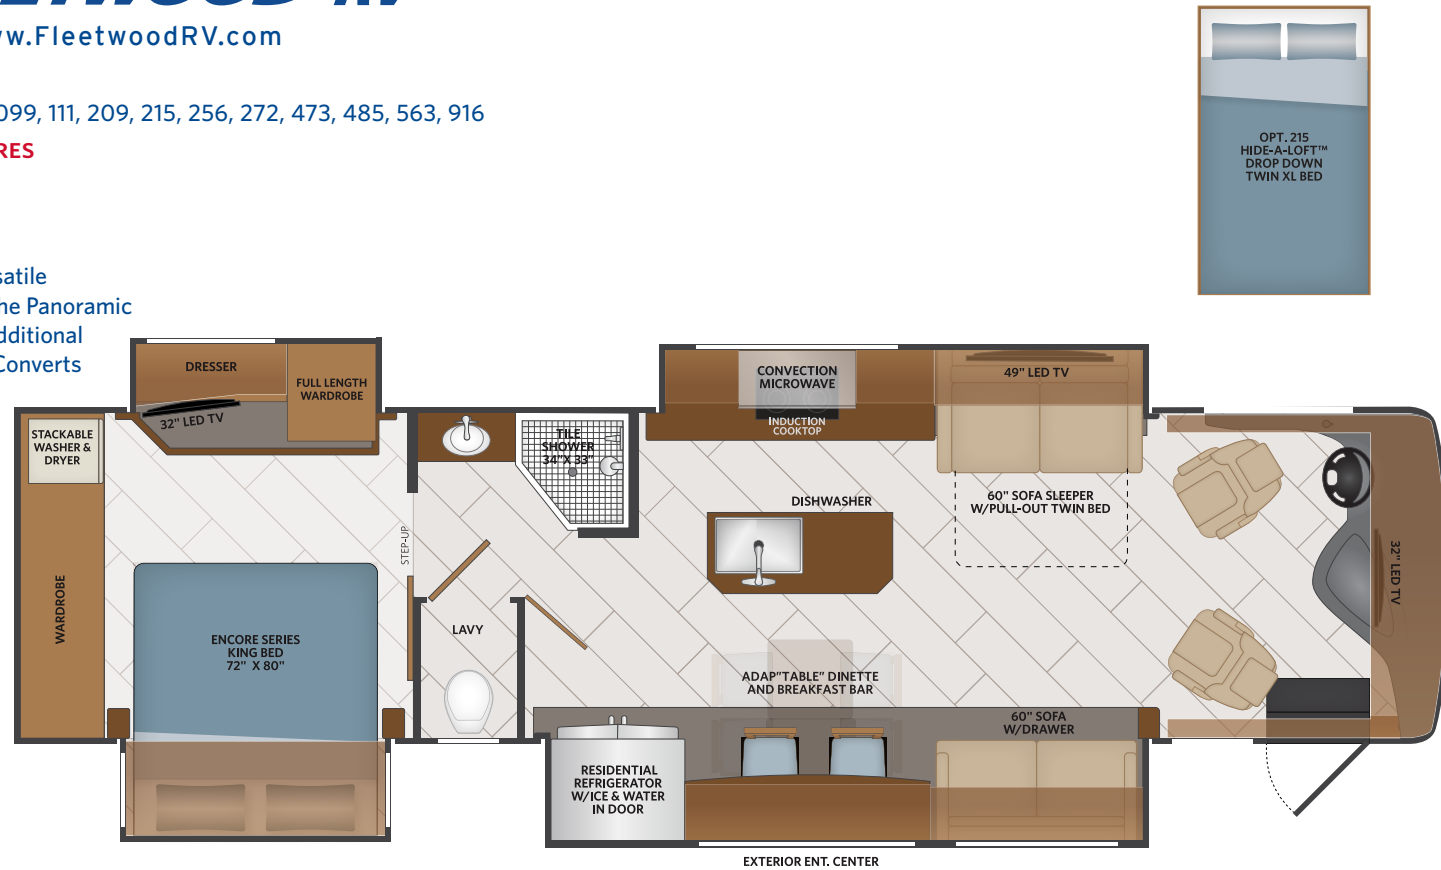

www.FleetwoodRV.com

**36HQ** Options: 095, 099, 111, 209, 215, 256, 272, 473, 485, 563, 916

**TOP FLOORPLAN FEATURES**

- Sleeps up to 6
- Residential Galley w/Functional Island
- Adap-table Dinette® Versatile Seating that Showcases the Panoramic Window View or when Additional Table Seating is Needed Converts to a Dinette Table
- Private Master Suite
- Jack and Jill Lavy with Private Water Closet

**DISCOVERY LXE OPTIONS**

095	Satellite Dish Winegard In-motion	473	BrakeSync —NEW
099	Satellite Delete	485	Blindspot Detection
111	Exterior Freezer	563	Technology Package: WiFiRanger™ SkyPro w/LTE and GPS, Cell Booster, 265W Solar Panel, Upgraded Kenwood® Radio, and MobileEye Collision Mitigation Camera
209	Motion Power Lounge (Ottoman's are omitted on 44B)	916	Heated Tile Floor - Rear
215	Hide-A-Loft™ Drop Down Twin XL Bed		
256	Roof Mount Patio Awning Second Door Side		
272	Window Awning Package		

**FREEDOM BRIDGE® CHASSIS**  
**36HQ, 40G, 40M**

Model: Freightliner® XCM Series  
 Engine: Cummins ISL 9L  
 Transmission: Allison® 3,000 MH  
 6-Speed w/Electronic Shifter  
 Alternator: Delcom Remy 160 Amp  
 Torque: 1,150 lb. ft.  
 Horsepower: 380HP

FLOORPLAN **36HQ** | 2022 | CLASS A DIESEL  
**DISCOVERY LXE**