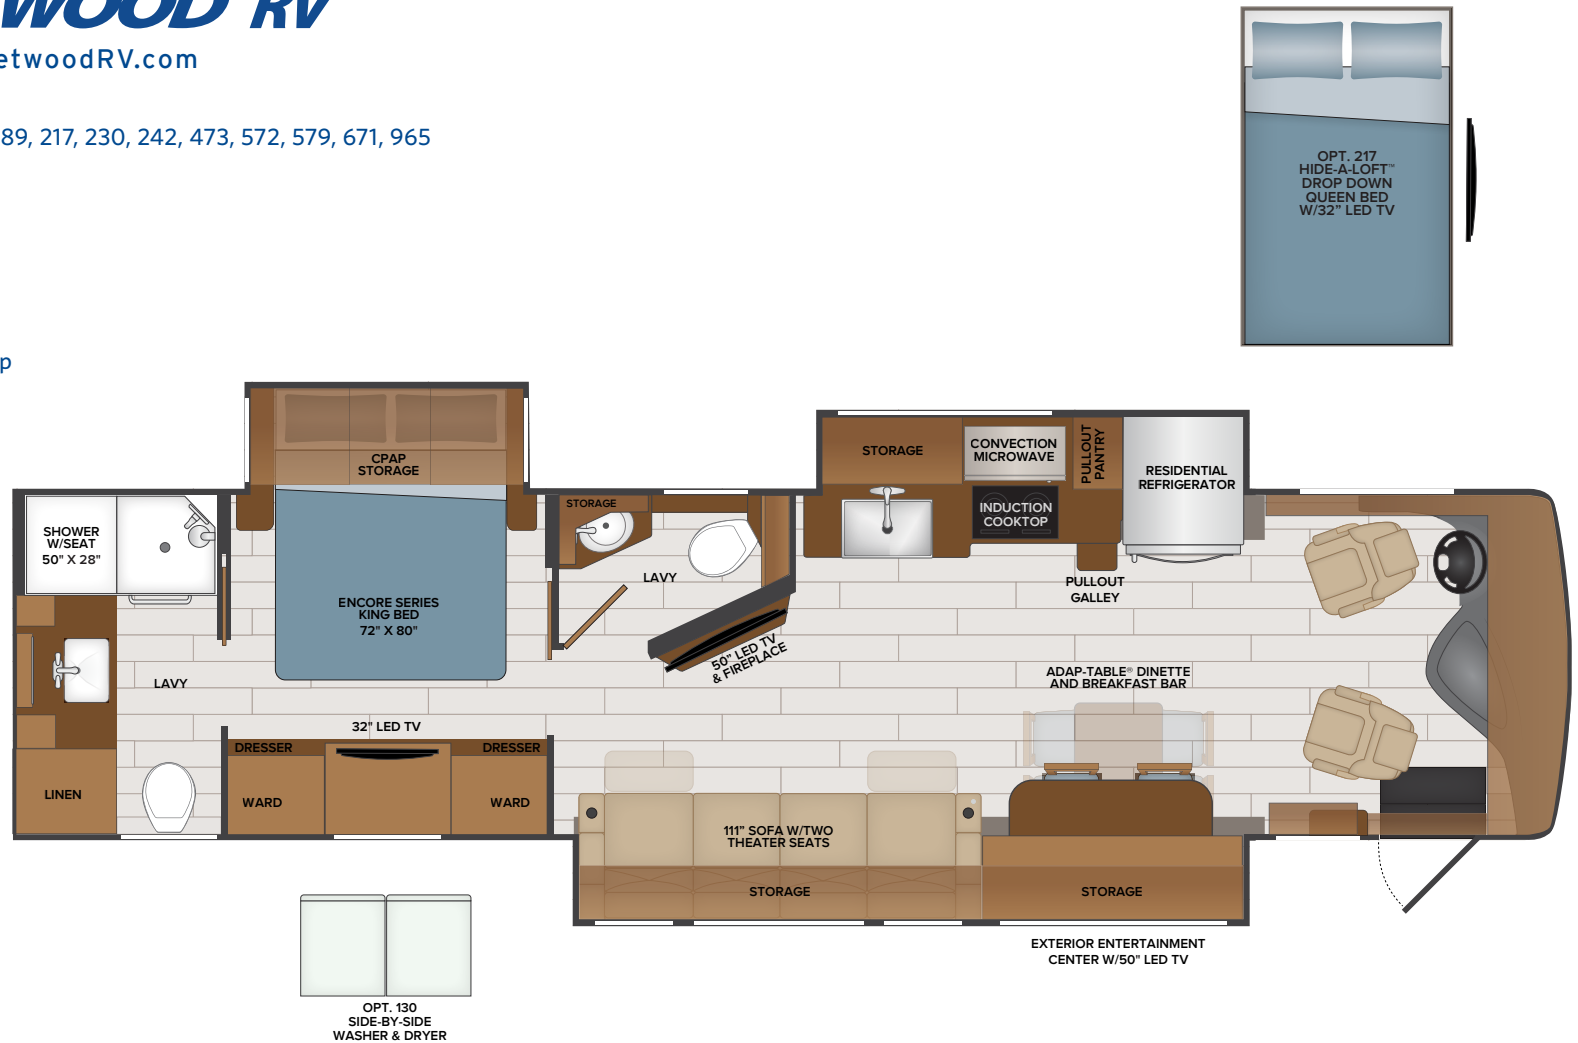

www.FleetwoodRV.com

36SS Options: 086, 096, 130, 189, 217, 230, 242, 473, 572, 579, 671, 965

TOP FLOORPLAN FEATURES

- Sleeps up to 5
- Triple Slide Floorplan
- Full Rear Bath Featuring a Large 50"X28" Shower with Seat and One Half Bath Conveniently Located Midship
- Comes Standard with the Exclusive Adap-Table® Dinette and Breakfast Bar
- Full Flat Floor (no step up over engine compartment)
- Standard 111" Sofa Featuring Two Theater Seats (One at each End)

FRONTIER OPTIONS

086	Connectivity Package	242	A/C 15M Black
096	KING® Universal Satellite System	473	Brakesync - NEW
130	Washer/Dryer —Side-by-Side	572	Central Vacuum System
189	Power Passenger Seat with Power Footrest	579	Safety Awareness Package
209	Motion Power Lounge	671	Power Cord Reel
217	Hide-A-Loft™ Drop Down Queen Bed	965	1st Full Bay 90" Slideout Tray
230	Roof Vent Rain Covers		

FREEDOM SPORT FOUNDATION
 Freightliner Custom Railed Chassis
 Cummins®, 6.7L, 340 HP
 700 lb/ft Torque
 Allison 2500 Series Transmission, 6-Speed

FLOORPLAN **36SS** | 2022 | CLASS A DIESEL **FRONTIER**