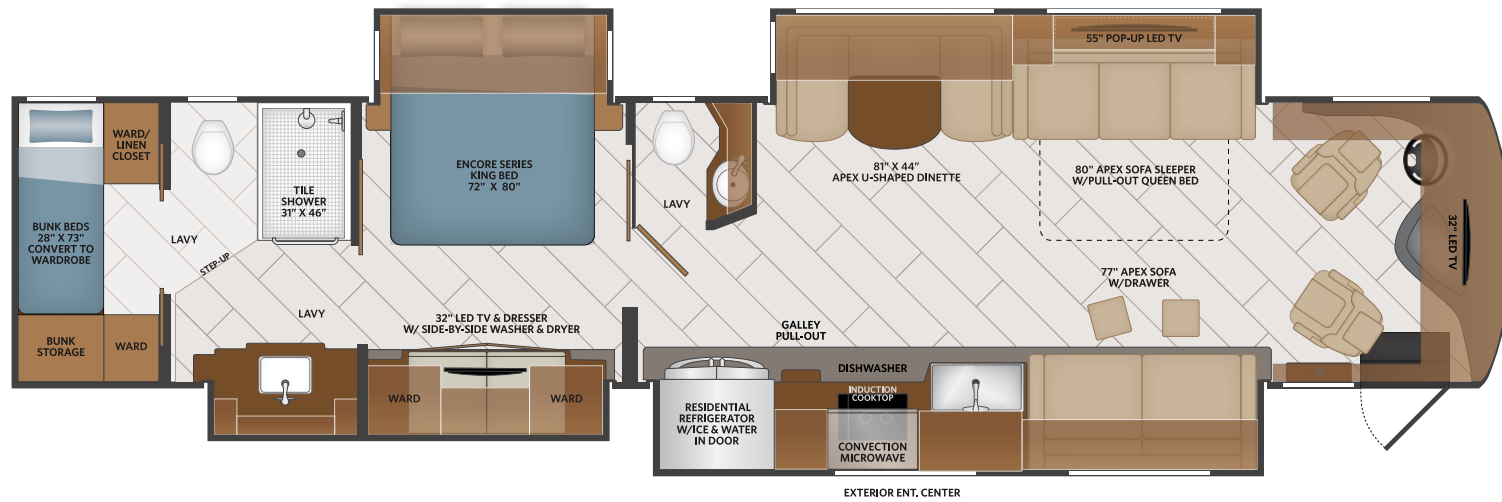

www.FleetwoodRV.com

**44B** Options: 095, 099, 111, 209, 215, 256, 272, 473, 485, 563, 830, 833, 916, 967

TAG AXLE

**TOP FLOORPLAN FEATURES**

- Sleeps up to 9
- Spacious Living with Rear Bunk Beds
- Bose® Solo 5, TV Sound System
- Firefly MultiPlex Wiring, 7" Color Touchscreen
- 20ft³ Residential Refrigerator w/Ice & Water in Door
- Large Tile Shower w/Glass Door & Skylight

**FREEDOM BRIDGE® CHASSIS**

**44B, 44S**

Model: Freightliner® XCM Series

Engine: Cummins ISL 9L

Transmission: Allison® 3,000 MH

6-Speed w/Electronic Shifter

Alternator: Delcom Remy 160 Amp

Torque: 1,250 lb.-ft. @ 1,400 RPM

Horsepower: 450HP

OPT. 833  
FREE STANDING DINETTE  
W/CREENZA

OPT. 830  
BOOTH DINETTE

**DISCOVERY LXE OPTIONS**

095	Satellite Dish Winegard In-motion	485	Blindspot Detection
099	Satellite Delete	498	Dual Euro Recliners
111	Exterior Freezer	563	Technology Package: WiFiRanger™ SkyPro w/LTE and GPS, Cell Booster, 265W Solar Panel, Upgraded Kenwood® Radio, and MobileEye Collision Mitigation Camera
209	Motion Power Lounge (Ottoman's are omitted on 44B)	830	Facing Dinette
215	Hide-A-Loft™ Drop Down Twin XL Bed	833	Free Standing Dinette w/Credenza
256	Roof Mount Patio Awning Second Door Side	916	Heated Tile Floor - Rear
272	Window Awning Package	967	Second Full Bay 90" Slide-out Tray
473	BrakeSync —NEW		

OPT. 209  
APEX MOTION  
POWER LOUNGE

OPT. 215  
HIDE-A-LOFT™  
DROP-DOWN  
XL TWIN BED

OPT. 498  
DUAL RECLINERS

**FLOORPLAN 44B**

20  
22

**CLASS A DIESEL  
DISCOVERY LXE**