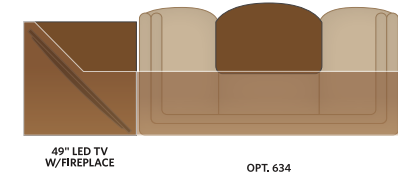

www.FleetwoodRV.com

44S Options: 095, 099, 111, 215, 256, 272, 473, 485, 563, 634, 916, 967

TAG AXLE

TOP FLOORPLAN FEATURES

- Sleeps up to 7
- Extreme Open Living Area Concept
- Heated Porcelain Tile Floor, Front with Rear as an Option
- Exclusive Motion Power Lounge Apex Residential Style Furniture Ensemble
- Solid Surface Galley and Lavy Tops
- Dual Vanities in Rear Bath
- Private Water Closet in Master Suite with Residential Tile Shower
- Single Level Master Suite (Approx. 170 sq ft)
- All the Amenties of Home with Residential Appliances